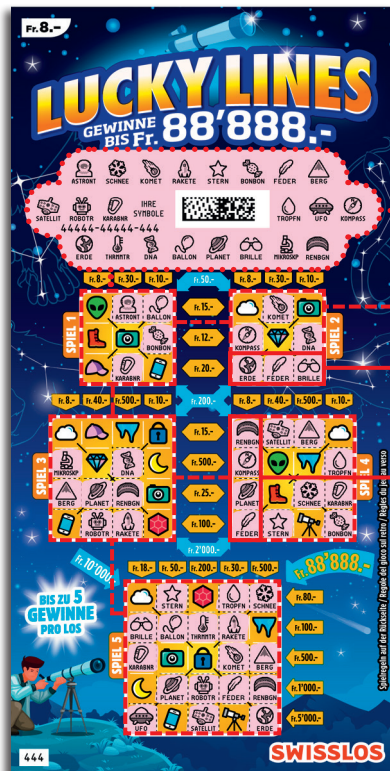

Example: Win Fr. 28.- = (Fr. 8.- + Fr. 20.-)

Lucky Lines • Number of tickets: 500'010
 Price: Fr. 8.- • Payout percentage: 58.58%
 Prize percentage: 31.68% • Total sales value:
 Fr. 4'000'080.- • Last day of sale: 18.09.2023

* Combinations are also allowed in these prize categories:
 e.g. Fr. 8.- + Fr. 20.- = Fr. 28.-

Rules of Play

1. Scratch off «YOUR SYMBOLS» («IHRE SYMBOLE»).
2. Scratch off the matching symbols in «GAME 1» («SPIEL 1») to «GAME 5» («SPIEL 5»).
3. If you scratch off one or more complete lines in one or more «GAMES» («SPIELE»), you win the corresponding amounts.

Note: Horizontal, vertical and diagonal lines are possible.