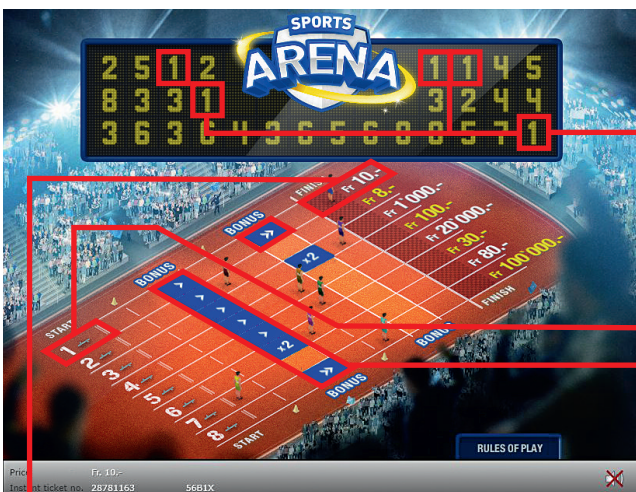

Game Rules for the Virtual Instant Ticket Product «SPORTS-ARENA»

SPORTS-ARENA • Number of tickets: 400'000
Price: CHF 10.- • Payout percentage: 67.49% • Prize percentage: 33.14% Total sales value: CHF 4'000'000.-

132'569 x = **2'699'750.-**

* Combinations are also allowed in these prize categories:
e.g. CHF 6.- + CHF 30.- = CHF 36.-

Example: Win CHF 10.-

Rules of Play

1. Each time a field in the first game zone is clicked, a race participant's start number is unveiled.
2. The respective race participant automatically advances to the next field on his lane.
3. If a race participant reaches a bonus field, it will show either:
 - An instant prize. These are won instantly, regardless of how the race continues.
 - A multiplier. If the race participant reaches the finishing line, the amount won is multiplied by the multiplier.
 - An arrow. The race participant immediately advances one field.
 - A double arrow. The race participant can immediately advance two fields.
4. If a race participant reaches the finishing line, you win the amount indicated for the respective lane.

Multiple wins are possible.

Game Rules for the Virtual Instant Ticket Product «SPORTS-ARENA»

How to play

In order to be able to play the virtual instant ticket product «SPORTS-ARENA», in accordance with Art. 3 of the General Terms and Rules for participation in Virtual Instant Ticket Lotteries (Terms and Rules for Virtual Instant Tickets) you need to be registered on the Swisslos Internet Gaming Platform (ISP).