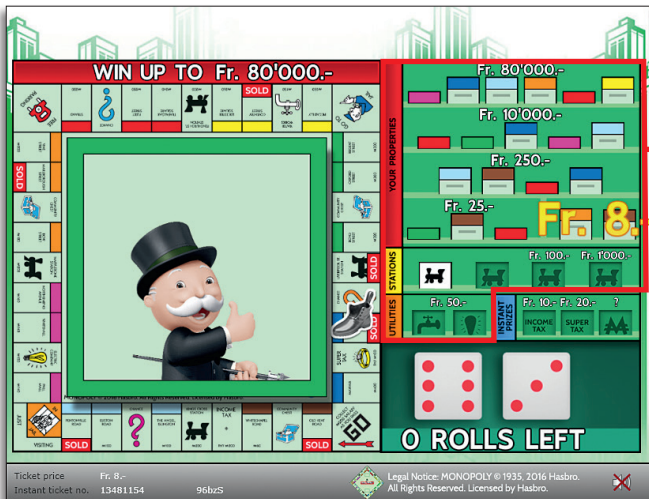

Game Rules Online Instant Ticket «Monopoly»

Example: Win CHF 8.-

Example Mini-Game: CHF 8.-

Monopoly • Number of tickets: 400'000
 Price: CHF 8.- • Payout percentage: 65.50% • Prize
 percentage: 34.40% Total sales value: CHF 3'200'000.-

137'585 x = **2'096'000.-**

* Combinations are also allowed in these prize categories:
 e.g. Fr. 10.- + Fr. 8.- = Fr. 18.-

Rules of Play

1. Choose a token from the eight available.
2. Click on the two dice to roll them. The number rolled indicates how many squares the token advances.
3. If the token lands on a property, a station or a utility that has not yet been bought, the respective title deeds will be placed in the display.
4. If a token lands on the Income Tax or Super Tax, the corresponding amount is won instantly and highlighted accordingly in the display.
5. If a token lands on a Chance or Community Chest space, the top card from the respective deck is displayed. If a token lands on one of the four corner squares, one of the following minigames will open:
 - a. Beat Mr. MONOPOLY. If you roll a higher number than Mr. MONOPOLY, you win the prize indicated on the card.
 - b. Pick a card.

If the Chance or Community Chest card or the minigame card indicates an amount of money, this is won instantly and listed accordingly in the display. If "Extra Roll" is indicated, you are allowed an additional roll of the dice. If you see "Advance to: ...", the token will move to the corresponding space and, provided the property has not been sold, the respective title deeds will be placed in the display.
6. The game is over when the number of remaining rolls is zero.