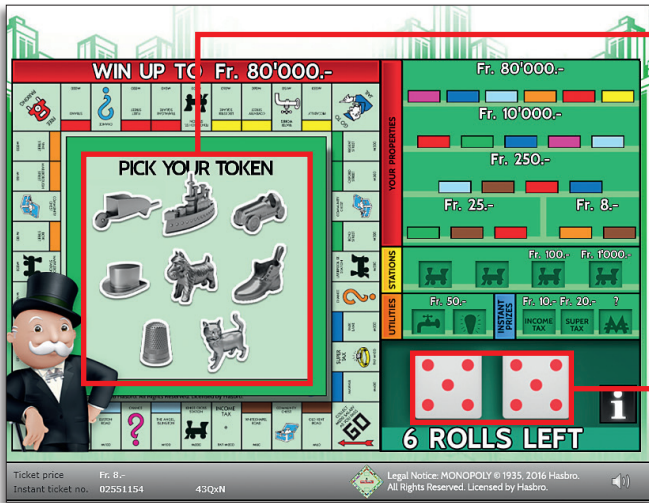

Game Rules Online Instant Ticket «Monopoly»

Example: Win CHF 8.-

Example Mini-Game: CHF 8.-

Monopoly • Number of tickets: 400'000
 Price: CHF 8.- • Payout percentage: 65.50% • Prize
 percentage: 34.40% Total sales value: CHF 3'200'000.-

50'000	x	8.-	=	400'000.-
40'000	x	10.-	=	400'000.-
15'000	x	15.-	=	225'000.-
* 7'000	x	16.-	=	112'000.-
6'500	x	18.-	=	117'000.-
6'200	x	20.-	=	124'000.-
6'000	x	25.-	=	150'000.-
5'000	x	50.-	=	250'000.-
1'500	x	100.-	=	150'000.-
250	x	150.-	=	37'500.-
100	x	250.-	=	25'000.-
25	x	300.-	=	7'500.-
8	x	1'000.-	=	8'000.-
1	x	10'000.-	=	10'000.-
1	x	80'000.-	=	80'000.-

137'585 x = **2'096'000.-**

* Combinations are also allowed in these prize categories:
 e.g. Fr. 10.- + Fr. 8.- = Fr. 18.-

Rules of Play

1. Choose a token from the eight available.
2. Click on the two dice to roll them. The number rolled indicates how many squares the token advances.
3. If the token lands on a property, a station or a utility that has not yet been bought, the respective title deeds will be placed in the display.
4. If a token lands on the Income Tax or Super Tax, the corresponding amount is won instantly and highlighted accordingly in the display.
5. If a token lands on a Chance or Community Chest space, the top card from the respective deck is displayed. If a token lands on one of the four corner squares, one of the following minigames will open:
 - a. Beat Mr. MONOPOLY. If you roll a higher number than Mr. MONOPOLY, you win the prize indicated on the card.
 - b. Pick a card.

If the Chance or Community Chest card or the minigame card indicates an amount of money, this is won instantly and listed accordingly in the display. If "Extra Roll" is indicated, you are allowed an additional roll of the dice. If you see "Advance to: ...", the token will move to the corresponding space and, provided the property has not been sold, the respective title deeds will be placed in the display.
6. The game is over when the number of remaining rolls is zero.