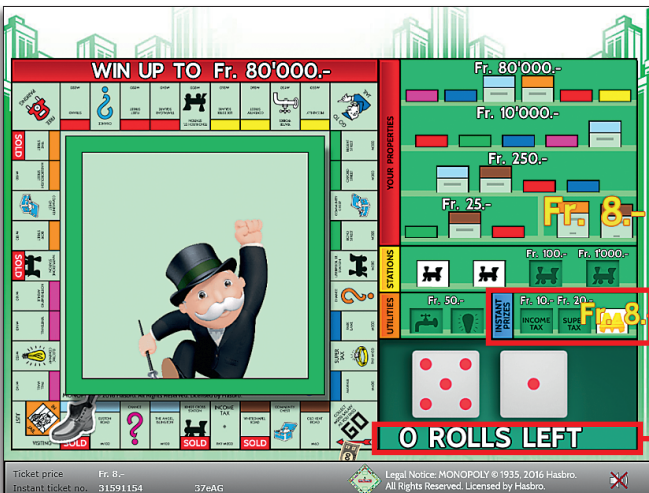

Game Rules Online Instant Ticket «Monopoly»

Example: Win CHF 8.-

Example Mini-Game: CHF 8.-

Monopoly • Number of tickets: 400'000
 Price: CHF 8.- • Payout percentage: 65.50% • Prize
 percentage: 34.40% Total sales value: CHF 3'200'000.-

50'000	x	8.-	=	400'000.-
40'000	x	10.-	=	400'000.-
15'000	x	15.-	=	225'000.-
* 7'000	x	16.-	=	112'000.-
6'500	x	18.-	=	117'000.-
6'200	x	20.-	=	124'000.-
6'000	x	25.-	=	150'000.-
5'000	x	50.-	=	250'000.-
1'500	x	100.-	=	150'000.-
250	x	150.-	=	37'500.-
100	x	250.-	=	25'000.-
25	x	300.-	=	7'500.-
8	x	1'000.-	=	8'000.-
1	x	10'000.-	=	10'000.-
1	x	80'000.-	=	80'000.-

137'585 x = **2'096'000.-**

* Combinations are also allowed in these prize categories:
 e.g. Fr. 10.- + Fr. 8.- = Fr. 18.-

Rules of Play

1. Choose a token from the eight available.
2. Click on the two dice to roll them. The number rolled indicates how many squares the token advances.
3. If the token lands on a property, a station or a utility that has not yet been bought, the respective title deeds will be placed in the display.
4. If a token lands on the Income Tax or Super Tax, the corresponding amount is won instantly and highlighted accordingly in the display.
5. If a token lands on a Chance or Community Chest space, the top card from the respective deck is displayed. If a token lands on one of the four corner squares, one of the following minigames will open:
 - a. Beat Mr. MONOPOLY. If you roll a higher number than Mr. MONOPOLY, you win the prize indicated on the card.
 - b. Pick a card.

If the Chance or Community Chest card or the minigame card indicates an amount of money, this is won instantly and listed accordingly in the display. If "Extra Roll" is indicated, you are allowed an additional roll of the dice. If you see "Advance to: ...", the token will move to the corresponding space and, provided the property has not been sold, the respective title deeds will be placed in the display.
6. The game is over when the number of remaining rolls is zero.